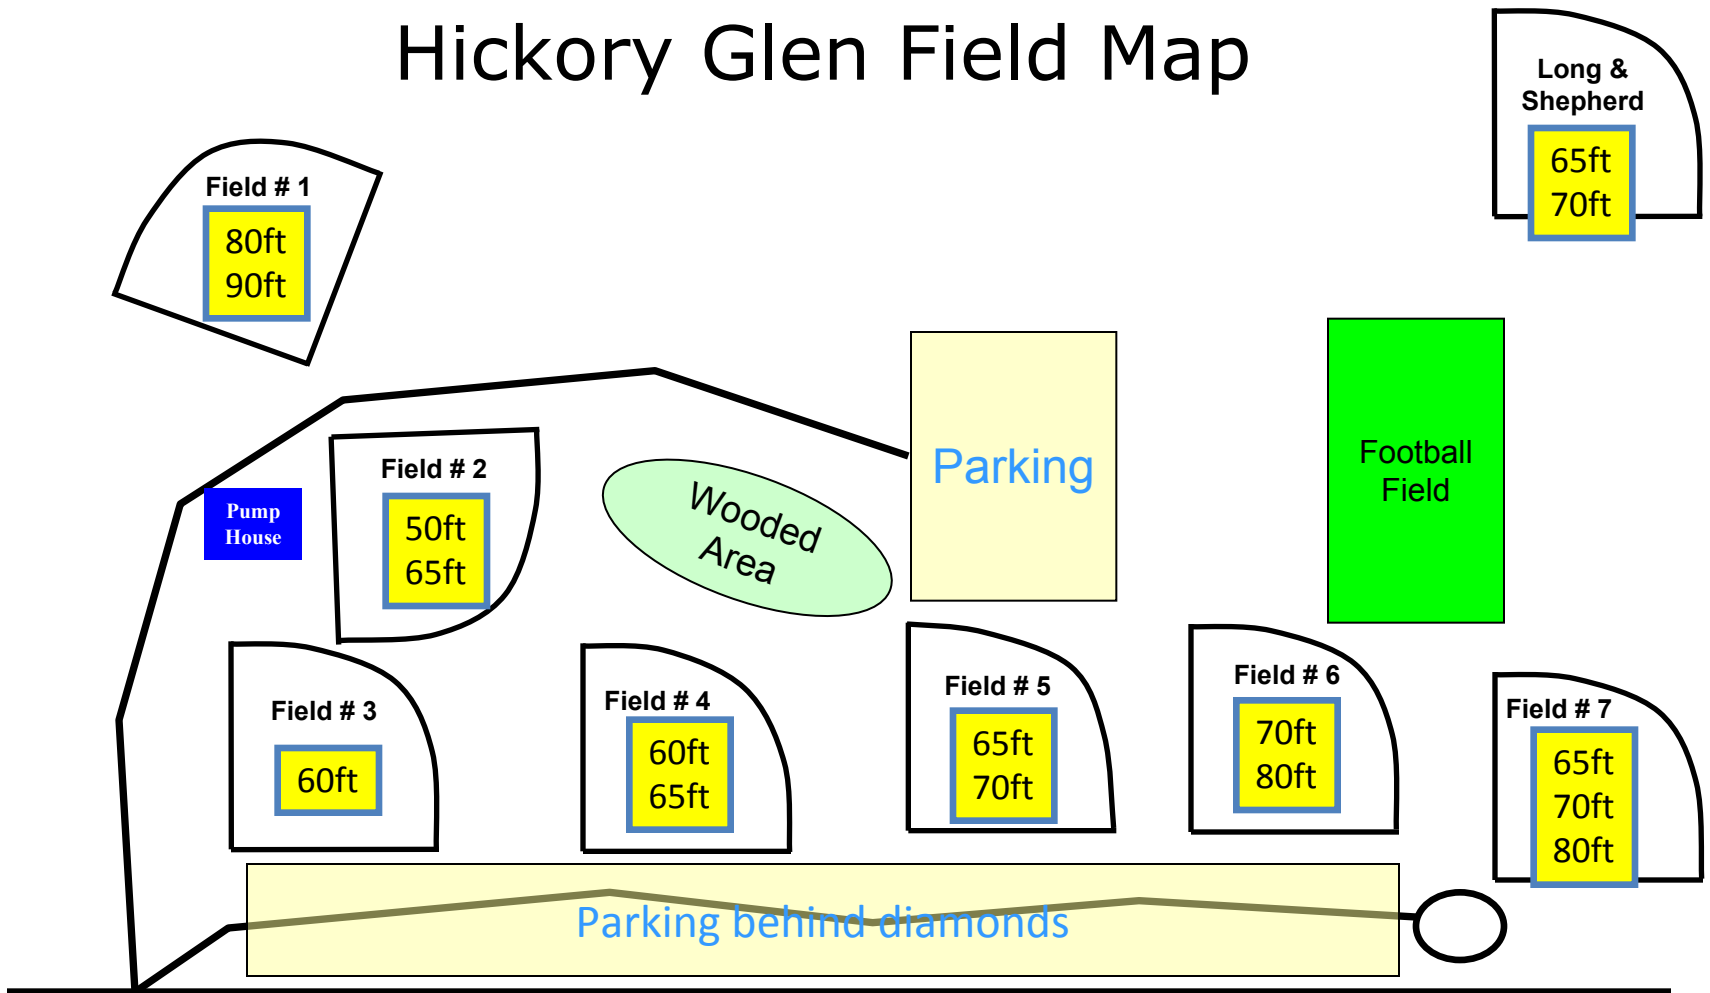

Hickory Glen Field Map

near 400 Glengary Rd.

Hickory Glen Park

Lakes Field Dimension Planning

KVBASA / NOBF	KVBASA NA	8U 60/40	9-10U 65/46	11-12U 70/50	13U-14U 80/54-90/ 60-6"	14-18U KVBASA 90/60-6"	NA	NA	NA	NA	NA
Lakes	T-Ball 50/36	8U Lakes 60/36	10U Lakes 60/44	12U Lakes 70/48	14U Lakes 80/54	Colt-Pal 90/60-6"	NA	NA	NA	NA	NA
Fields Requirements	40' Pitch 50' Bases	40' Pitch 60' Bases	46' Pitch 65' Bases	50' Pitch 70' Bases	54' Pitch 80' Bases	60' 6" Pitch 90' Bases	Grass Radius	Pitchers Mound Height	LF Foul Distance	CF Distance	RF Foul Distance
#1	No	No	No	Yes	Yes	Yes	95'	10"	300	340	300
#2	Yes	Yes	Yes	No	No	No	56'	0"	175	175	165
#3	No	Yes	No	No	No	No	50'	4"	120	150	120
#4	No	Yes	Yes	No	No	No	55'	4"	150	175	150
#5	No	Yes	Yes	Yes	No	No	68'	4-5"	175	200	175
#6	No	No	No	Yes	Yes	No	80'	8"	245	300	263
#7	No	Yes	Yes	Yes	To be revised	No	80'	6"-8"	240	310	240
Long	No	Yes	Yes	Yes	No	No	68'	4-5"	180	222	180
Shepherd	Yes	Yes	TBD	No	No	No	50'	0"	NA	NA	NA